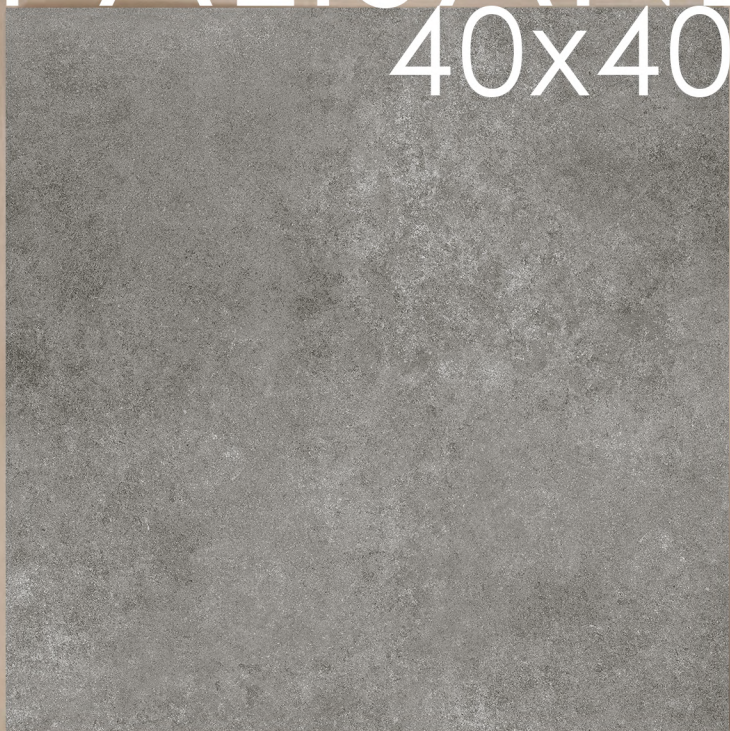

PALISANDRA

40x40

DARK

EVERY HOME TELLS A STORY

RALS