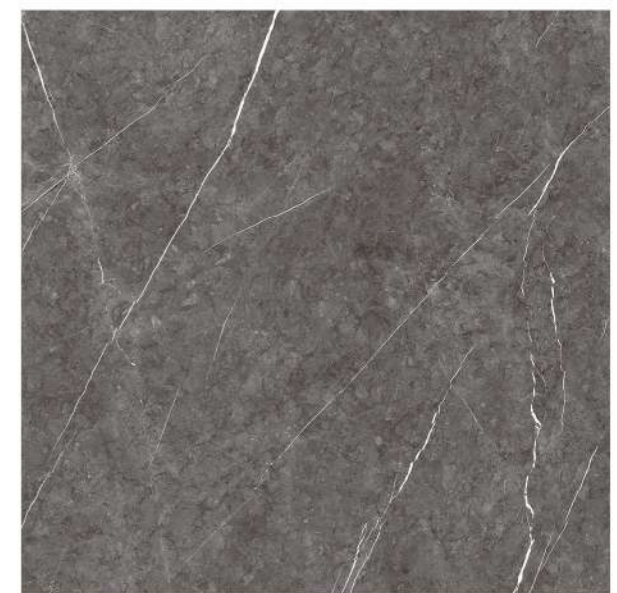

# MAORIA 80x80

80x80 Maoria Light

80x80 Maoria Dark

80x80 ANDEA GRAY

-  Porcelain
-  Floor Tile
-  Interior
-  Matt
-  Random
-  Rectified
-  Digital Print