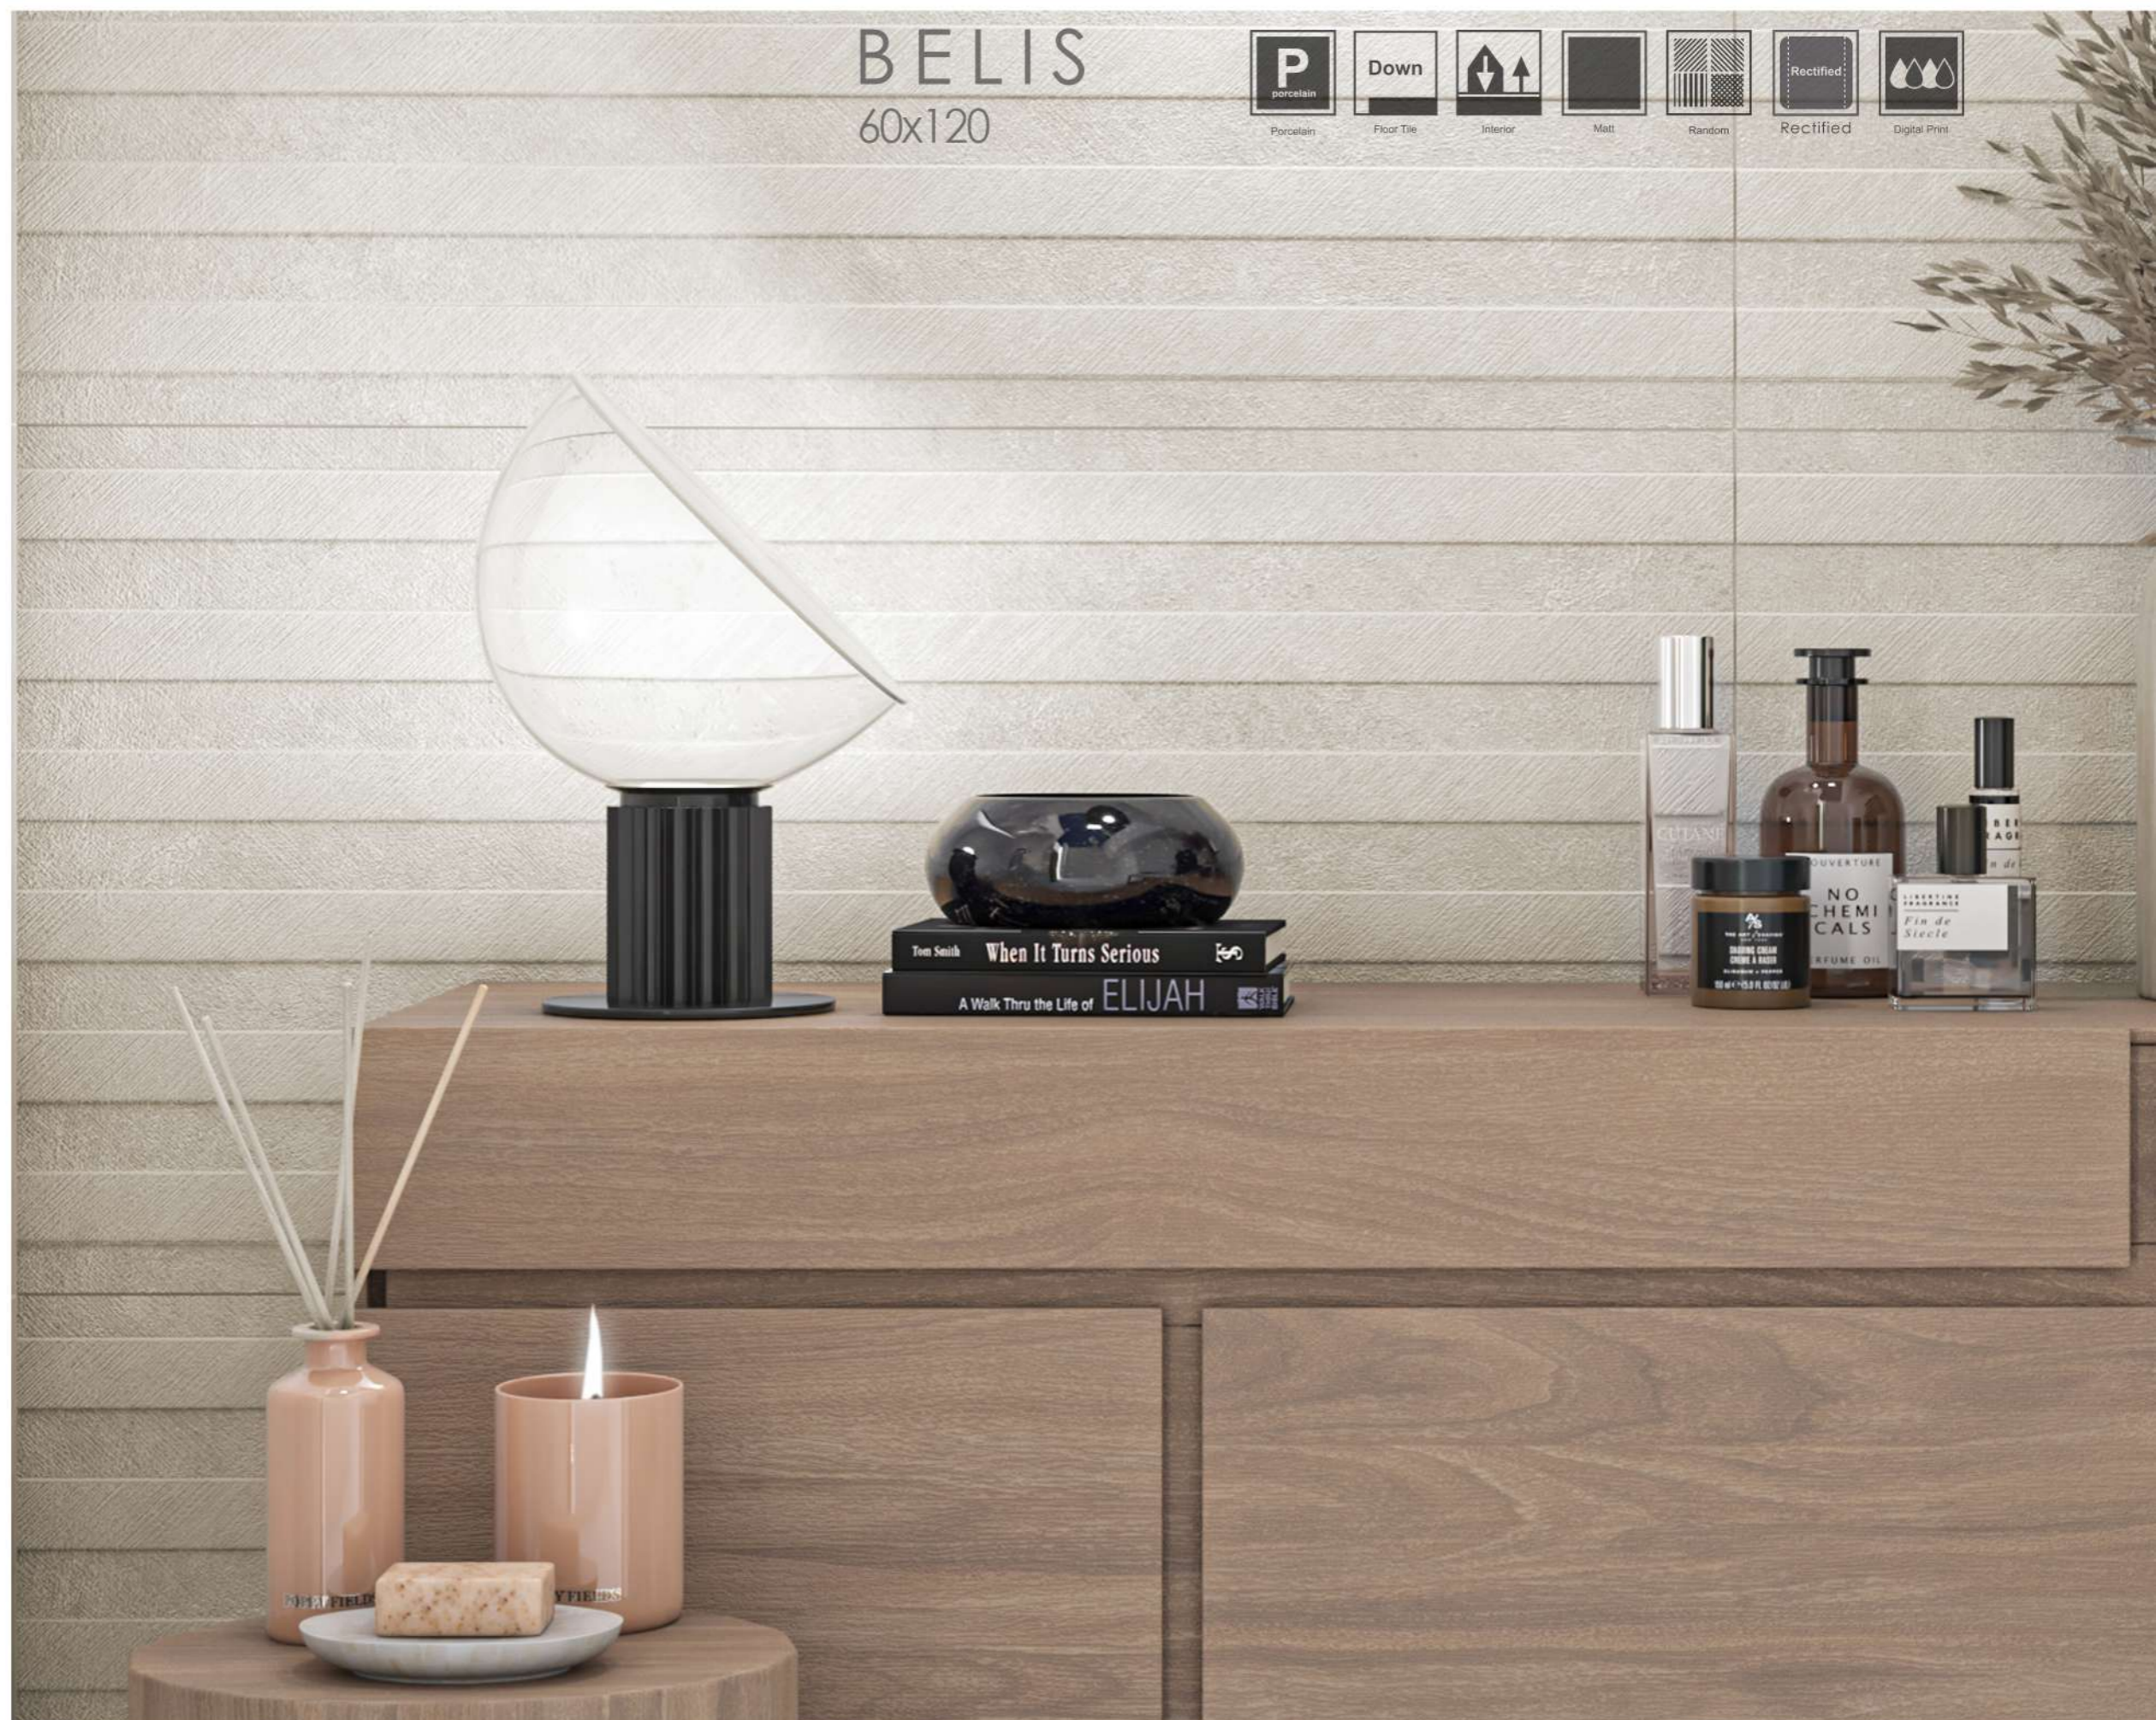

BELIS
60x120