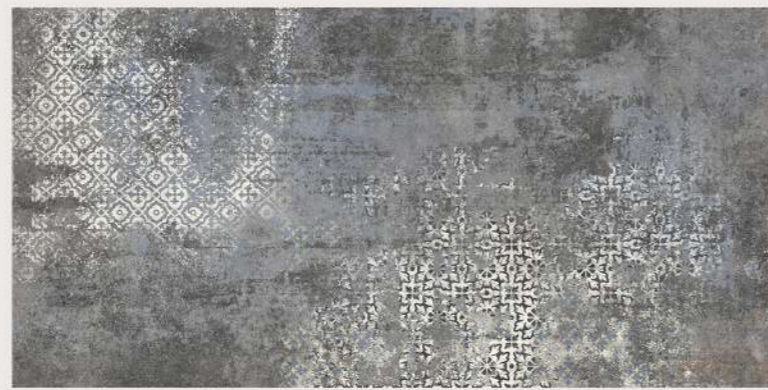

DREAM STONE 60x120