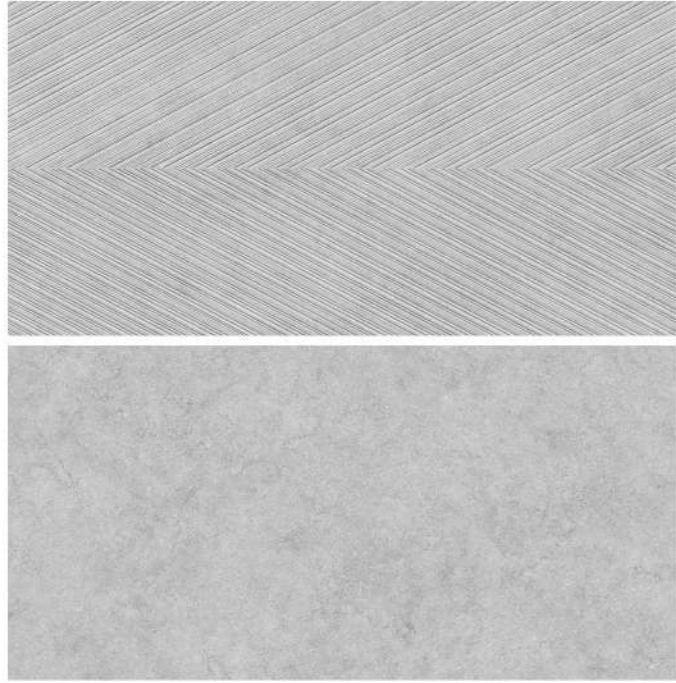

# ORIENT 60x120

60x120 BULGARY BONE

light gray

Dark gray