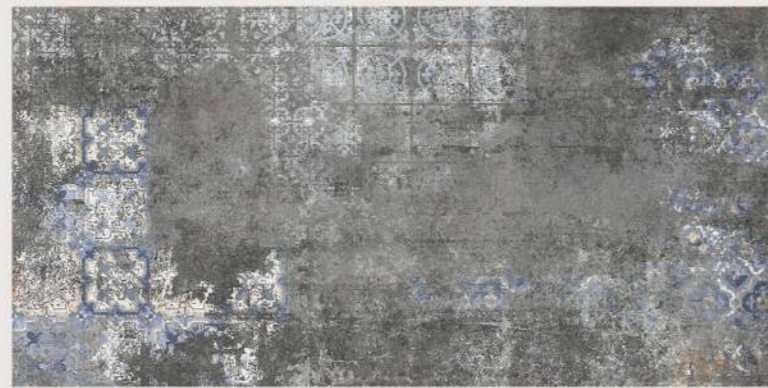

DREAM STONE 60x120